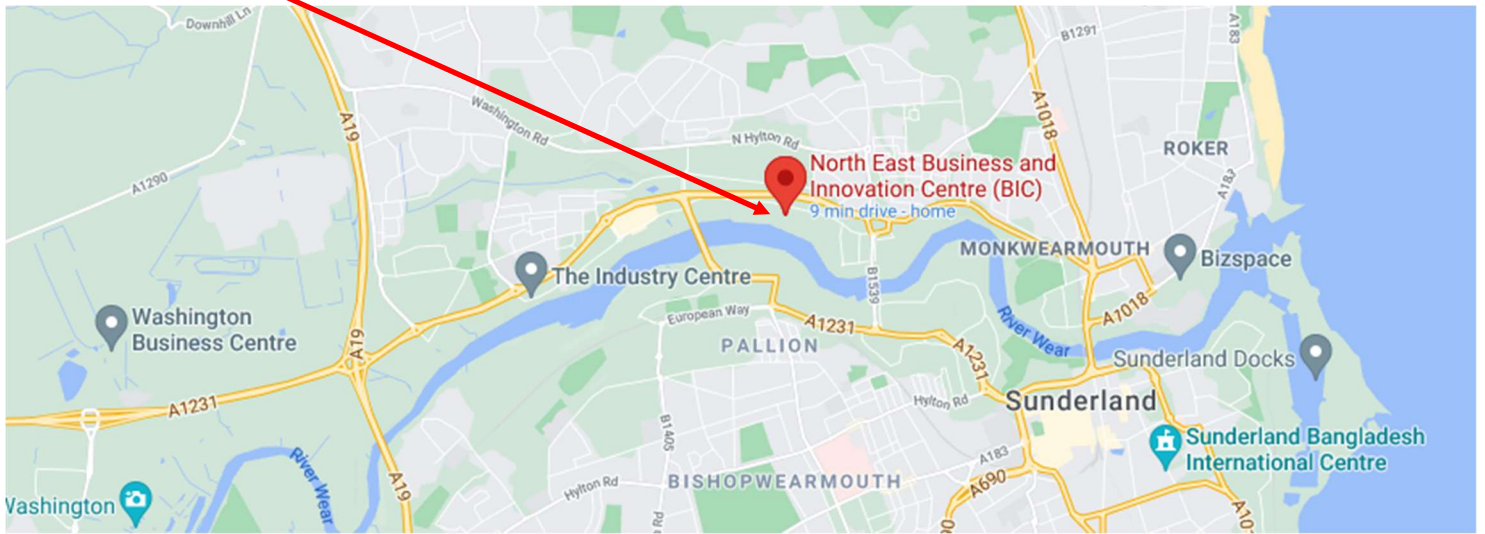

Spire Pottery is located at the North East Business & Innovation Centre (BIC) Wearfield Wearfield Enterprise Park East, Sunderland SR5 2TA

Below is the location of Spire Pottery when you get to the site. We are based in unit 33.